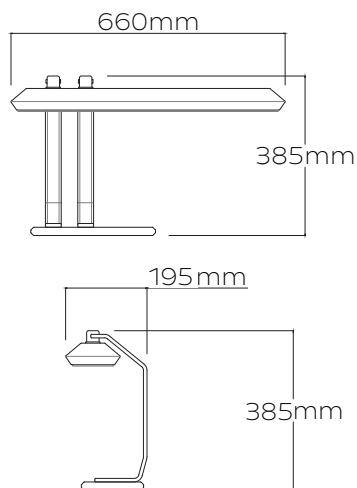

## DIMENSIONS

385mm H | 660mm L | 195mm w  
15in H | 26in L | 8in w

## LINE DRAWINGS