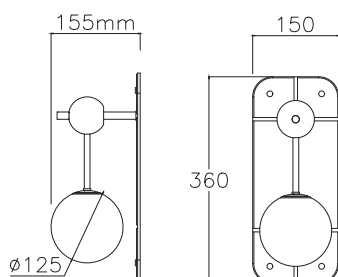

## DIMENSIONS

360 mm H | 150mm W  
14in H | 6in W  
3.5kg | 7.7lbs

## LINE DRAWINGS

### METRIC