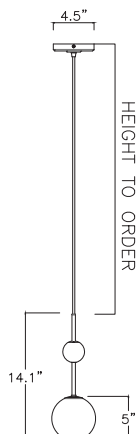

PENDANT

Clean and crisp design, essentially, one small brass sphere positioned above a larger opal glass globe that plays with form and balance.

MATERIALS

Brass | Glass

FINISHES

Standard finishes listed below.
Bespoke finishes available upon request.
Metalwork lacquered as standard.

DIMMING

Mains dimmable | TRIAC

IP RATING

IP20 rated, suitable for wet areas

LIGHT SOURCE

1x 4W LED E12/G9 lamp | 2700k
120/240V LED lamp only max 12W

DIMENSIONS

Ø 125mm | Height to order
Ø 5in | Height to order
3.5kg | 7.7lbs

SUSPENSION

Adjustable 200cm fabric cord provided
Drop rod available upon request

CEILING CANOPY

Round ceiling canopy
30mm H | Ø 116mm with cord grip
1.2in H | 4.5in

89mm | 3.5in mounting positions

FINISHES

LINE DRAWINGS

METRIC

IMPERIAL

BERT FRANK