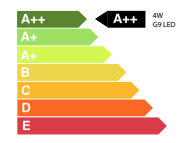

DESIGN NOTES

A great desk light. Simple as that.

BERT|FRANK RDPL / RDWL /
RDTL / RDL

874/2012