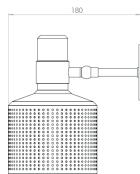

RIDDLE SINGLE WALL LIGHT

Adjustable, perforated machined-brass shade with a fabric insert that emits a soft light that can be directed to wash the wall or positioned to highlight a desired area.

PRODUCT CODE

RDL0020 - Riddle Single Wall Light

MATERIALS

Brass

FINISHES

Brushed Brass lacquered as standard
Black powdercoat
Custom finishes available

DIMMING

Mains dimmable / TRIAC

LIGHT SOURCE

1x 4W LED G9/E12 lamp
120/240V, 2700k

WEIGHT

2kg net, 3kg gross

WALL PLATE

Brushed brass 80mm wall canopy as standard
Brushed brass 4in J-box plate available

DESIGN NOTES

Riddle is what we might rather grandly call a signature design. The thought that drove its inception: How do we create a task light that also brings a warm, welcoming ambient glow? Answer: Drill 1020 holes.

BERT|FRANK RDPL / RDWL / RDTL / RDFL

874/2012

WALL PLATE