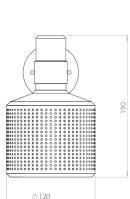

RIDDLE SINGLE WALL LIGHT

Adjustable, perforated machined-brass shade with a fabric insert that emits a soft light that can be directed to wash the wall or positioned to highlight a desired area.

PRODUCT CODE

RDL0020 - Riddle Single Wall Light

MATERIALS

Brass

FINISHES

Brushed Brass lacquered as standard
Black powdercoat
Custom finishes available

DIMMING

Mains dimmable / TRIAC

LIGHT SOURCE

1x 4W LED G9/E12 lamp
120/240V, 2700k

WEIGHT

2kg net, 3kg gross

WALL PLATE

Brushed brass 80mm wall canopy as standard
Brushed brass 4in J-box plate available

DESIGN NOTES

Riddle is what we might rather grandly call a signature design. The thought that drove its inception: How do we create a task light that also brings a warm, welcoming ambient glow? Answer: Drill 1020 holes.

BERT|FRANK RDPL / RDWL / RDTL / RDFL

874/2012

WALL PLATE