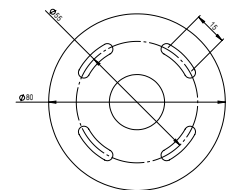

RIDDLE SINGLE WALL LIGHT

Adjustable, perforated machined-brass shade with a fabric insert that emits a soft light that can be directed to wash the wall or positioned to highlight a desired area.

PRODUCT CODE

RDL0020 - Riddle Single Wall Light

MATERIALS

Brass

FINISHES

Brushed Brass lacquered as standard
Black powdercoat
Custom finishes available

DIMMING

Mains dimmable / TRIAC

LIGHT SOURCE

1x 4W LED G9/E12 lamp
120/240V, 2700k

WEIGHT

2kg net, 3kg gross

WALL PLATE

Brushed brass 80mm wall canopy as standard
Brushed brass 4in J-box plate available

DESIGN NOTES

Riddle is what we might rather grandly call a signature design. The thought that drove its inception: How do we create a task light that also brings a warm, welcoming ambient glow? Answer: Drill 1020 holes.

BERT|FRANK RDPL / RDWL / RDTL / RDFL

874/2012

WALL PLATE