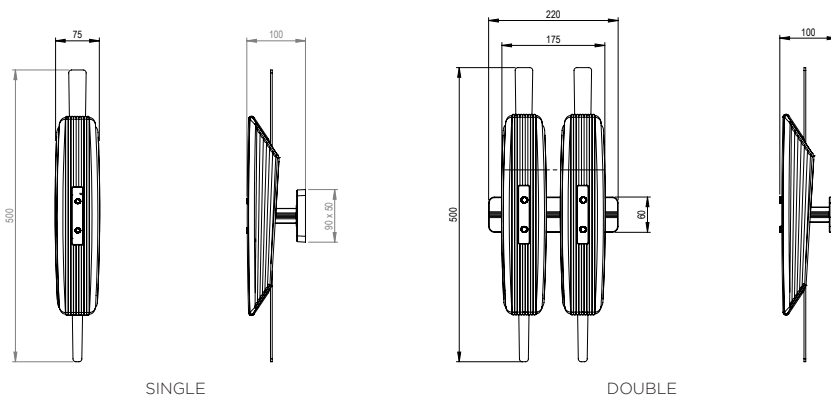

SINGLE

DOUBLE