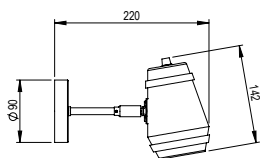

LIGHT SOURCE

1x 4W LED G9 lamp
120/240V, 2700k

WEIGHT

2kg net, 3kg gross

WALL PLATE

Brushed Brass 80mm wall canopy as standard
Brushed Brass 4in J-box plate available

DESIGN NOTES

Cask is formed from hand-finished satin brass, which has a soft, luxuriant shine. We hand-lacquer every light and lamp to preserve the timeless appeal of all that lustrous metal.