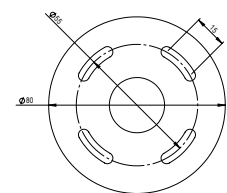

BERT | FRANK

CASK

CASK WALL LIGHT

Turned in brass, then finished by hand, the simple barrel-like silhouette produces a warm directional light. Small but mighty. Works well as a bedside table or mounted as a pair for added illumination. Ideal for smaller spaces.

LIGHT SOURCE

1x 4W LED G9 lamp
120/240V, 2700k

WEIGHT

2kg net, 3kg gross

WALL PLATE

Brushed Brass 80mm wall canopy as standard
Brushed Brass 4in J-box plate available

DESIGN NOTES

Cask is formed from hand-finished satin brass, which has a soft, luxuriant shine. We hand-lacquer every light and lamp to preserve the timeless appeal of all that lustrous metal.