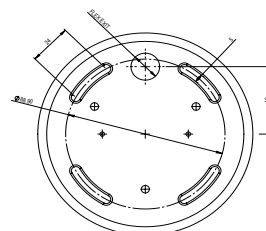

## DIMENSIONS

Small | Ø 260mm | Ø 10.2in  
2.4kg | 5.3lbs

Large | Ø 360mm | Ø 14.2in  
4.4kg | 9.7lbs

## WALL PLATE

White wall plate Ø 120mm | Ø 4.7in  
89mm | 3.5in mounting template.

## FINISHES

SMALL | BRUSHED BRASS

SMALL | ANTIQUE BRASS

LARGE | DARK BRONZE

LARGE | SATIN NICKEL

## LINE DRAWINGS

SMALL

LARGE

WALL PLATE