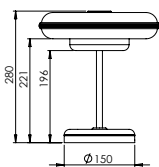

LIGHT SOURCE

6W | 700lm (source) | 2700k | CRI>90
Integrated 110/240V Mains LED

DIMENSIONS

Small | 280mm H | Ø 260mm | 4.8kg
11in H | Ø 10.2in | 10.5 lbs

Large | 320mm H | Ø 360mm | 8.25kg
12.5in H | Ø 14.2in | 18lbs

DARK BRONZE

SATIN NICKEL

LARGE

SATIN WHITE

SATIN BLACK

OLIVE

HAZEL

LINE DRAWINGS

SMALL

LARGE