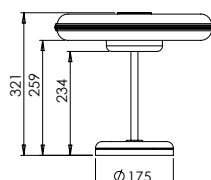

LIGHT SOURCE

6W | 700lm (source) | 2700k | CRI>90
Integrated 110/240V Mains LED

DIMENSIONS

Small | 280mm H | Ø 260mm | 4.8kg
11in H | Ø 10.2in | 10.5 lbs

Large | 320mm H | Ø 360mm | 8.25kg
12.5in H | Ø 14.2in | 18lbs

DARK BRONZE

SATIN NICKEL

LARGE

SATIN WHITE

SATIN BLACK

OLIVE

HAZEL

LINE DRAWINGS

SMALL

LARGE