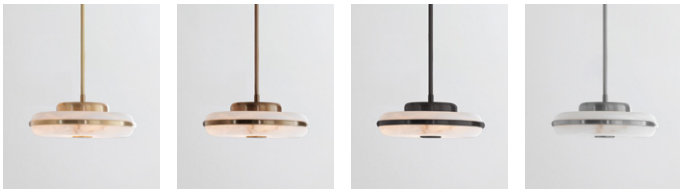

BERT FRANK

BERAN

PENDANT LIGHT

Made using the coveted white alabaster marble from the pristine quarries of Northern Spain, the Beran Pendant Light exemplifies the delicate balance between luxury and modernity.

Pendant Large | Satin Nickel

MATERIALS

Brass | Alabaster

FINISHES

Standard finishes listed below.
Bespoke finishes available upon request.
Metalwork lacquered as standard.

DIMMING

Mains dimmable | TRIAC

IP RATING

CEILING CANOPY

Round matching finish plate
30mm H | Ø 120mm
0.7in H | Ø 4.7in
89mm/3.5in mounting positions

SUSPENSION

Bespoke length solid brass drop rod supplied
Drop length must be specified upon order and
included up to 1500mm/59in

Also available in vertical pendant light.

FINISHES

SMALL

BRUSHED BRASS ANTIQUE BRASS DARK BRONZE SATIN NICKEL

LARGE

BRUSHED BRASS ANTIQUE BRASS DARK BRONZE SATIN NICKEL

LARGE VERTICAL SMALL VERTICAL

LINE DRAWINGS