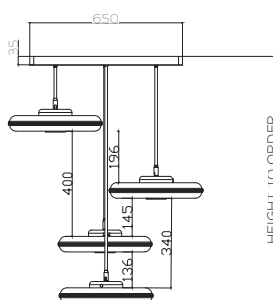

## DIMENSIONS

**Small Single** | Ø 260mm | Ø 10.2in | Height to order  
4.2kg | 9lbs

**Large Single** | Ø 360mm | Ø 14.2in | Height to order  
6.4kg | 14lbs

**Chandelier 4** | 25kg | 55lbs

## CEILING CANOPY

Round matching finish plate  
35mm H | Ø 650mm  
1.4in H | Ø 25.6in

## SUSPENSION

Custom length solid brass drop rods supplied  
Total drop length to be specified upon order  
Bespoke hanging formations available.

## LINE DRAWINGS

FRONT VIEW

BOTTOM VIEW