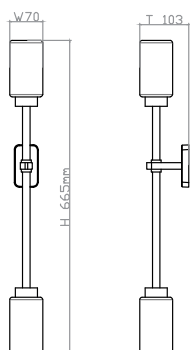

## DIMENSIONS

W 70mm | H 665mm | T 103mm  
W 2.7in | H 26.2in | T 4in

## WALL PLATE

Ø 90mm | T 15mm  
Ø 3.5in | T 0.6in

## WEIGHT NET

2.35kg | 5.2lbs

## LINE DRAWINGS