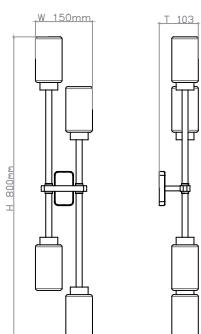

**DIMENSIONS**

W 150mm | H 800mm | T 103mm  
W 6in | H 31.5in | T 4in

**WALL PLATE**

Ø 90mm | T 15mm  
Ø 3.5in | T 0.6in

**FINISHES**

DARK BRONZE | BRUSHED BRASS

DARK BRONZE | ANTIQUE BRASS

DARK BRONZE | DARK BRONZE

DARK BRONZE | SATIN NICKEL

**WEIGHT NET**

3.5kg | 7.7lbs

**LINE DRAWINGS**

OPTION 1 | LEFT

OPTION 2 | RIGHT