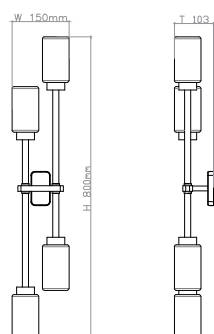

**DIMENSIONS**

W 150mm | H 800mm | T 103mm  
W 6in | H 31.5in | T 4in

**WALL PLATE**

Ø 90mm | T 15mm  
Ø 3.5in | T 0.6in

**FINISHES**

DARK BRONZE | BRUSHED BRASS

DARK BRONZE | ANTIQUE BRASS

DARK BRONZE | DARK BRONZE

DARK BRONZE | SATIN NICKEL

**WEIGHT NET**

3.5kg | 7.7lbs

**LINE DRAWINGS**

OPTION 1 | LEFT

OPTION 2 | RIGHT