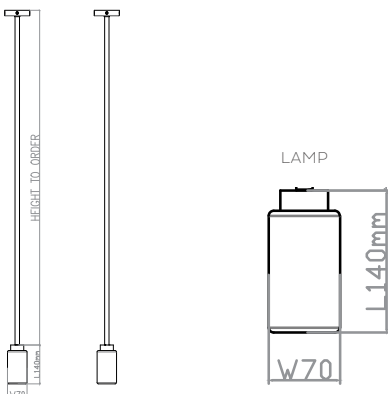

Mains dimmable | TRIAC

IP RATING

IP20 rated, suitable for outside wet area zones

LIGHT SOURCE

3W | 250lm | 2700k | CRI>80
1 x 3W LED light bulb (supplied):
G9 for 240V or E12 for 120V

DIMENSIONS

H to order | W 70mm
H to order | W 2.7in

CEILING PLATE

Ø 90mm | T 20mm
Ø 3.5in | T 0.8in

WEIGHT NET

3.5kg | 7.7lbs

FINISHES

DARK BRONZE | BRUSHED BRASS

DARK BRONZE | ANTIQUE BRASS

DARK BRONZE | DARK BRONZE

DARK BRONZE | SATIN NICKEL

LINE DRAWINGS

BERT FRANK

+44 (0) 207 164 6482 | sales@bertfrank.co.uk
www.bertfrank.co.uk | 67 Farringdon Road, London EC1M 3JB, UK