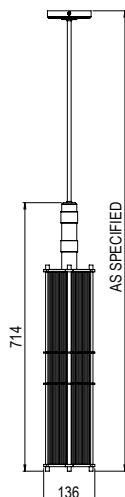

V1:2

BERT | FRANK