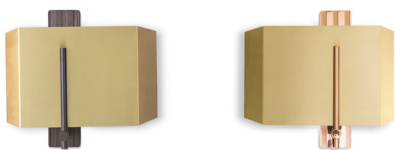

# AEGIS WALL LIGHT

Geometric light, machined almost entirely from solid brass or copper. Contrasts in materials and textures create a bold statement. Available in right and left hand versions.

## DESIGN NOTES

Perspective, geometry, intriguing angles. Aegis is an understated light that really comes alive when switched on. It can look very chic when styled as opposing pairs – right, left – either side of a window or interior feature.