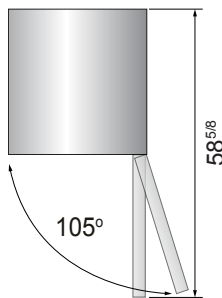

## SPECIFICATIONS

Models	Door	Capacity (Cu.Ft.)	Shelves	Casters (inch)	Amps (A)	Voltage (V/Hz/Ph)	HP	Refrigerant	Exterior Dimensions (inch)	Net Weight (lbs)	Gross Weight (lbs)
MBF8001GR	1	21.4	3	4	6.3	115/60/1	1/2	R290	28 <sup>7/10</sup> ×31 <sup>7/10</sup> ×81 <sup>3/10</sup>	236	269
MBF8002GR	2	43.2	6	4	8.6	115/60/1	3/4	R290	51 <sup>7/10</sup> ×31 <sup>7/10</sup> ×81 <sup>3/10</sup>	353	403
MBF8003GR	3	64.9	9	4	6.2	208-230/115/60/1	1	R290	77 <sup>4/5</sup> ×31 <sup>7/10</sup> ×81 <sup>3/10</sup>	489	569

## PLAN VIEW

**MBF8001GR**

**MBF8002GR**

**MBF8003GR**

\*Interior Dimensions

SELF-CLOSING AND STAY OPEN DOOR FEATURE

Casters

Epoxy shelves