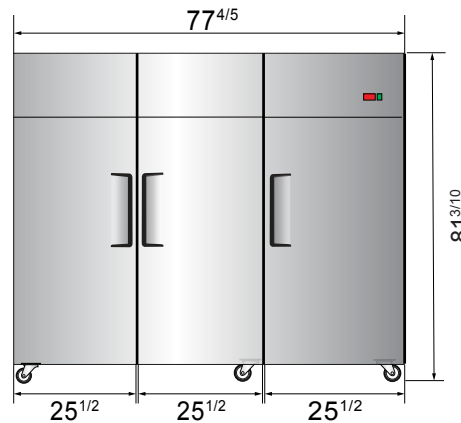

## SPECIFICATIONS

Models	Door	Capacity (Cu.Ft.)	Shelves	Casters (inch)	Amps (A)	Voltage (V/Hz/Ph)	HP	Refrigerant	Exterior Dimensions (inch)	Net Weight (lbs)	Gross Weight (lbs)
MBF8001GR	1	21.4	3	4	6.3	115/60/1	1/2	R290	28 <sup>7/10</sup> ×31 <sup>7/10</sup> ×81 <sup>3/10</sup>	236	269
MBF8002GR	2	43.2	6	4	8.6	115/60/1	3/4	R290	51 <sup>7/10</sup> ×31 <sup>7/10</sup> ×81 <sup>3/10</sup>	353	403
MBF8003GR	3	64.9	9	4	6.2	208-230/115/60/1	1	R290	77 <sup>4/5</sup> ×31 <sup>7/10</sup> ×81 <sup>3/10</sup>	489	569

## PLAN VIEW

**MBF8001GR**

**MBF8002GR**

**MBF8003GR**

\*Interior Dimensions

SELF-CLOSING AND STAY OPEN DOOR FEATURE

Casters

Epoxy shelves