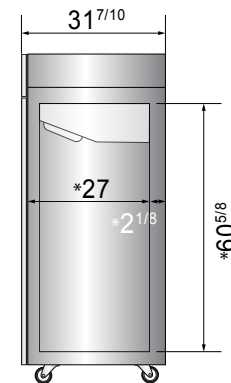

## SPECIFICATIONS

Models	Door	Capacity (Cu.Ft.)	Shelves	Casters (inch)	Amps (A)	Voltage (V/Hz/Ph)	HP	Refrigerant	Exterior Dimensions (inch)	Net Weight (lbs)	Gross Weight (lbs)
MBF8001GR	1	21.4	3	4	6.3	115/60/1	1/2	R290	28 <sup>7/10</sup> ×31 <sup>7/10</sup> ×81 <sup>3/10</sup>	236	269
MBF8002GR	2	43.2	6	4	8.6	115/60/1	3/4	R290	51 <sup>7/10</sup> ×31 <sup>7/10</sup> ×81 <sup>3/10</sup>	353	403
MBF8003GR	3	64.9	9	4	6.2	208-230/115/60/1	1	R290	77 <sup>4/5</sup> ×31 <sup>7/10</sup> ×81 <sup>3/10</sup>	489	569

## PLAN VIEW

**MBF8001GR**

**MBF8002GR**

**MBF8003GR**

\*Interior Dimensions

SELF-CLOSING AND STAY OPEN DOOR FEATURE

Casters

Epoxy shelves