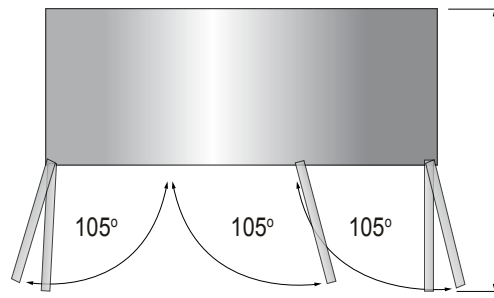

## SPECIFICATIONS

Models	Door	Capacity (Cu.Ft.)	Shelves	Casters (inch)	Amps (A)	Voltage (V/Hz/Ph)	HP	Refrigerant	Exterior Dimensions (inch)	Net Weight (lbs)	Gross Weight (lbs)
MBF8001GR	1	21.4	3	4	6.3	115/60/1	1/2	R290	28 <sup>7/10</sup> ×31 <sup>7/10</sup> ×81 <sup>3/10</sup>	236	269
MBF8002GR	2	43.2	6	4	8.6	115/60/1	3/4	R290	51 <sup>7/10</sup> ×31 <sup>7/10</sup> ×81 <sup>3/10</sup>	353	403
MBF8003GR	3	64.9	9	4	6.2	208-230/115/60/1	1	R290	77 <sup>4/5</sup> ×31 <sup>7/10</sup> ×81 <sup>3/10</sup>	489	569

## PLAN VIEW

**MBF8001GR**

**MBF8002GR**

**MBF8003GR**

\*Interior Dimensions

SELF-CLOSING AND STAY OPEN DOOR FEATURE

Casters

Epoxy shelves