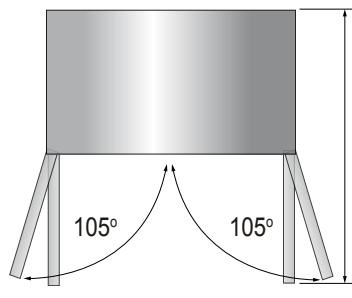

## SPECIFICATIONS

Models	Door	Capacity (Cu.Ft.)	Shelves	Casters (inch)	Amps (A)	Voltage (V/Hz/Ph)	HP	Refrigerant	Exterior Dimensions (inch)	Net Weight (lbs)	Gross Weight (lbs)
MBF8001GR	1	21.4	3	4	6.3	115/60/1	1/2	R290	28 <sup>7/10</sup> ×31 <sup>7/10</sup> ×81 <sup>3/10</sup>	236	269
MBF8002GR	2	43.2	6	4	8.6	115/60/1	3/4	R290	51 <sup>7/10</sup> ×31 <sup>7/10</sup> ×81 <sup>3/10</sup>	353	403
MBF8003GR	3	64.9	9	4	6.2	208-230/115/60/1	1	R290	77 <sup>4/5</sup> ×31 <sup>7/10</sup> ×81 <sup>3/10</sup>	489	569

## PLAN VIEW

**MBF8001GR**

**MBF8002GR**

**MBF8003GR**

\*Interior Dimensions

SELF-CLOSING AND STAY OPEN DOOR FEATURE

Casters

Epoxy shelves