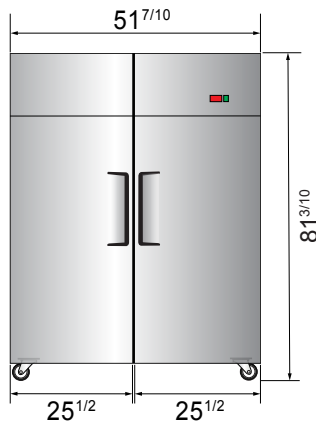

## SPECIFICATIONS

Models	Door	Capacity (Cu.Ft.)	Shelves	Casters (inch)	Amps (A)	Voltage (V/Hz/Ph)	HP	Refrigerant	Exterior Dimensions (inch)	Net Weight (lbs)	Gross Weight (lbs)
MBF8001GR	1	21.4	3	4	6.3	115/60/1	1/2	R290	28 <sup>7/10</sup> ×31 <sup>7/10</sup> ×81 <sup>3/10</sup>	236	269
MBF8002GR	2	43.2	6	4	8.6	115/60/1	3/4	R290	51 <sup>7/10</sup> ×31 <sup>7/10</sup> ×81 <sup>3/10</sup>	353	403
MBF8003GR	3	64.9	9	4	6.2	208-230/115/60/1	1	R290	77 <sup>4/5</sup> ×31 <sup>7/10</sup> ×81 <sup>3/10</sup>	489	569

## PLAN VIEW

**MBF8001GR**

**MBF8002GR**

**MBF8003GR**

\*Interior Dimensions

SELF-CLOSING AND STAY OPEN DOOR FEATURE

Casters

Epoxy shelves