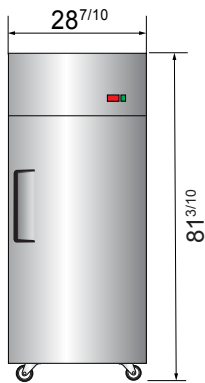

## SPECIFICATIONS

Models	Door	Capacity (Cu.Ft.)	Shelves	Casters (inch)	Amps (A)	Voltage (V/Hz/Ph)	HP	Refrigerant	Exterior Dimensions (inch)	Net Weight (lbs)	Gross Weight (lbs)
MBF8001GR	1	21.4	3	4	6.3	115/60/1	1/2	R290	28 <sup>7/10</sup> ×31 <sup>7/10</sup> ×81 <sup>3/10</sup>	236	269
MBF8002GR	2	43.2	6	4	8.6	115/60/1	3/4	R290	51 <sup>7/10</sup> ×31 <sup>7/10</sup> ×81 <sup>3/10</sup>	353	403
MBF8003GR	3	64.9	9	4	6.2	208-230/115/60/1	1	R290	77 <sup>4/5</sup> ×31 <sup>7/10</sup> ×81 <sup>3/10</sup>	489	569

## PLAN VIEW

**MBF8001GR**

**MBF8002GR**

**MBF8003GR**

\*Interior Dimensions

SELF-CLOSING AND STAY OPEN DOOR FEATURE

Casters

Epoxy shelves