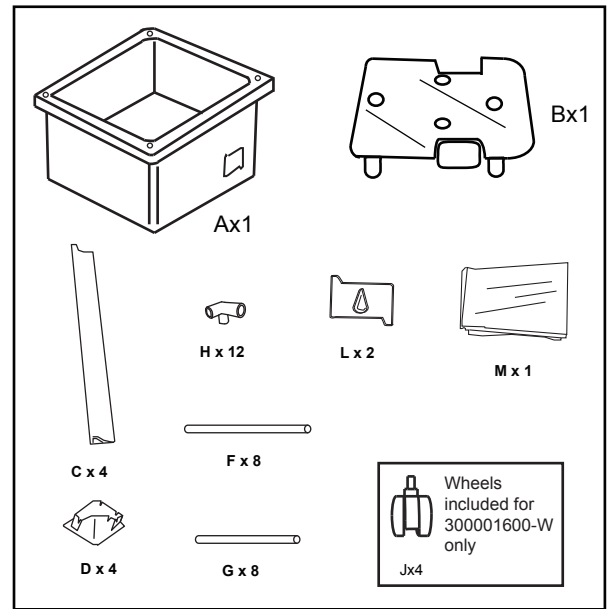

PATIO PLANTER (S)

300001600
300001600-W (include wheels)

Step 1

Step 2

Castors Option

Step 3

Step 4

Step 5

Step 6

Step 7

Step 8