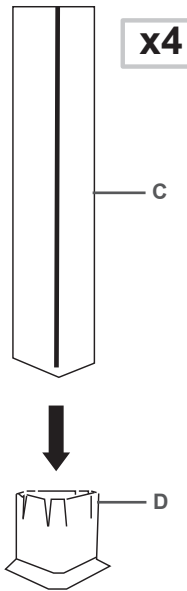

PATIO PLANTER (S)

300001600
300001600-W (include wheels)

Step 1

Step 2

Castors Option

Step 3

Step 4

Step 5

Step 6

Step 7

Step 8