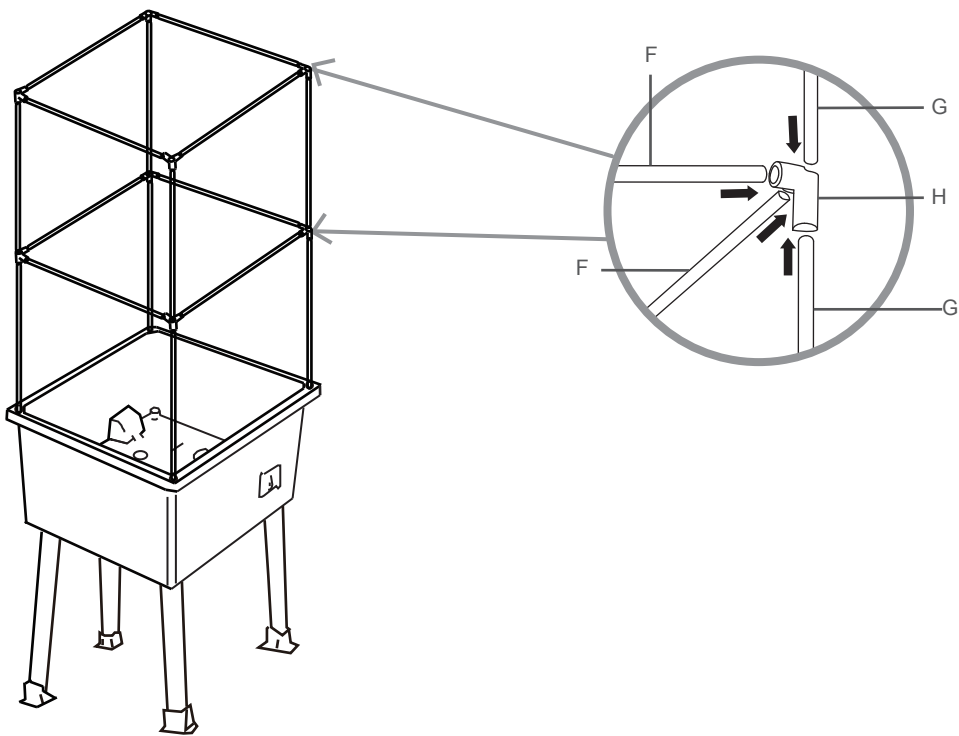

Step 5

Step 6

Step 7

Step 8