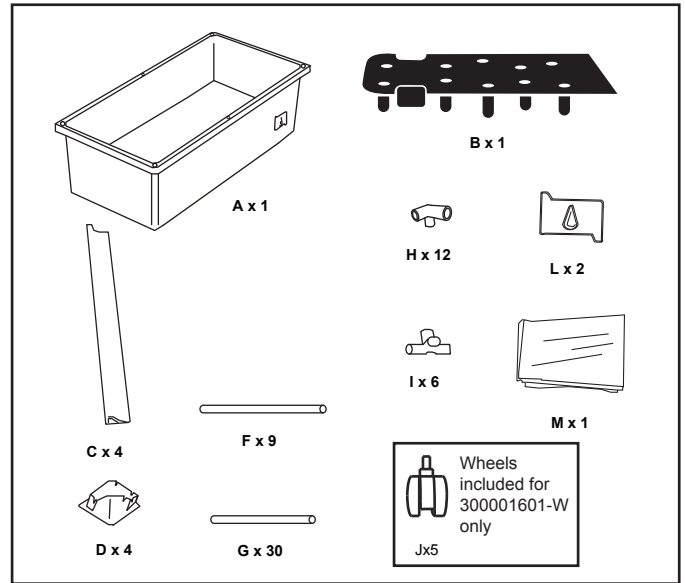

PATIO PLANTER (M)

300001601

300001601-W (include wheels)

Step 1

Step 2

Castors Option

Step 3

Step 4

Step 5

Step 6

Step 7

Step 8