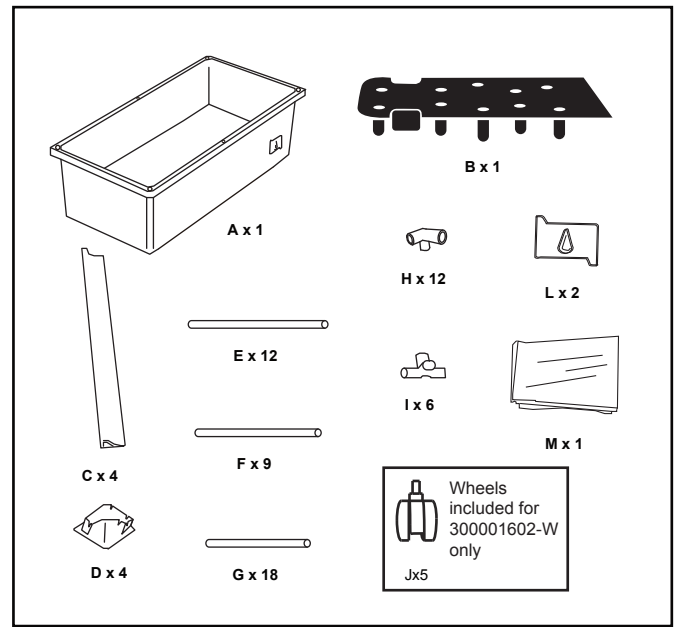

PATIO PLANTER (L)

300001602
300001602-W (include wheels)

Step 1

Step 2

Castors Option

Step 3

Step 4

Step 5

Step 6

Step 7

Step 8