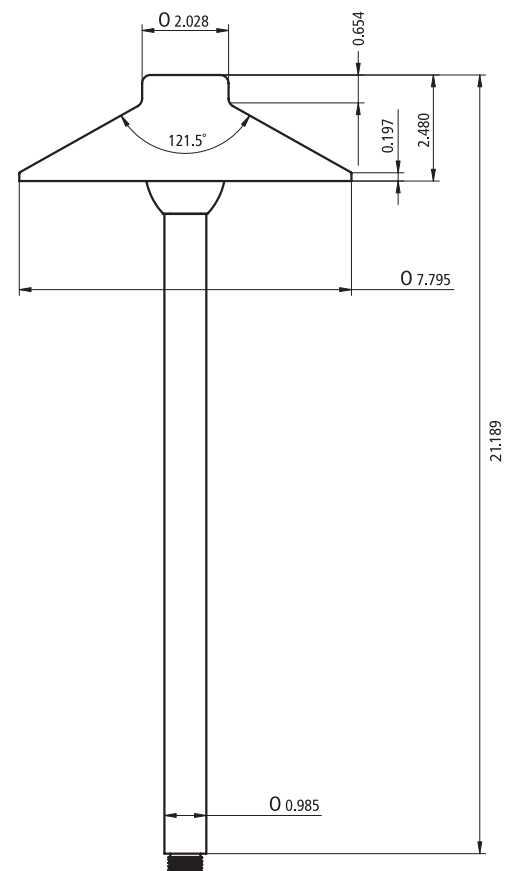

FEATURES & BENEFITS

Classic, clean design
Water resistant
Ceramic white underside for even light
Easy to install

BACKED BY TOTAL LIGHT LIFETIME WARRANTY