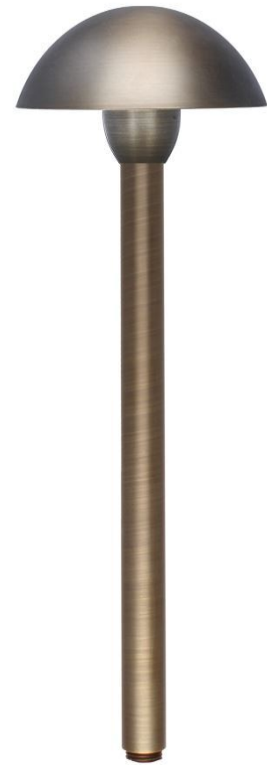

# TL-PL-DOME-18-CB

12 VOLT PATH LIGHT

A smaller scale, contemporary design with a dome cap that creates a soft, warm circular glow of light. The mushroom shaped shade will withstand extreme outdoor conditions in the landscape environment. This shade is powder coated with a reflective white under coating and includes the clear lens, and a 18 inch stem. This Dome shaped path light is a great addition to any landscape lighting project and can be used in a multitude of house styles or commercial properties.

## SPECIFICATIONS

Construction: Solid Brass  
Finish: Classic Brass  
Lead Wire: 36" 18/2 Direct Burial Lighting Wire  
Lens: Clear Glass (included)  
Lamp Type: LED G4 (not included)  
Socket: Ceramic Base Bi Pin with Nickel Contacts and Coated Wire Lead  
Maximum Lamp Rating: 10 watt  
Voltage: 12-volt  
Power Supply: Low-Voltage Transformer (Not Included)  
Mounting: TL-GSTAKE2 (included) Other Options Available

## FEATURES & BENEFITS

Classic, clean design  
Water resistant  
Ceramic white underside for even light  
Easy to install

BACKED BY TOTAL LIGHT LIFETIME WARRANTY