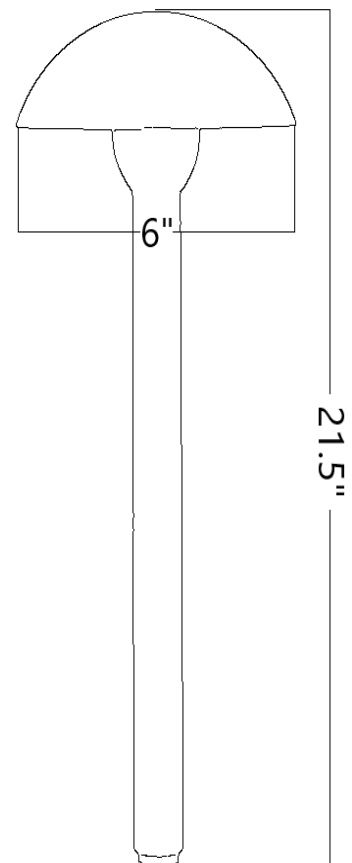

FEATURES & BENEFITS

Classic, clean design
Water resistant
Ceramic white underside for even light
Easy to install

BACKED BY TOTAL LIGHT LIFETIME WARRANTY