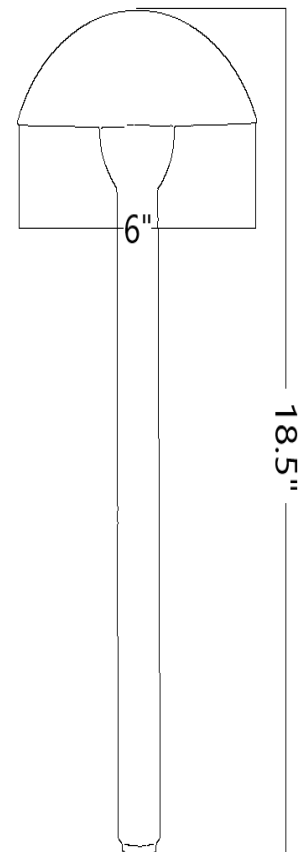

FEATURES & BENEFITS

Classic, clean design
Water resistant
Ceramic white underside for even light
Easy to install

BACKED BY TOTAL LIGHT LIFETIME WARRANTY