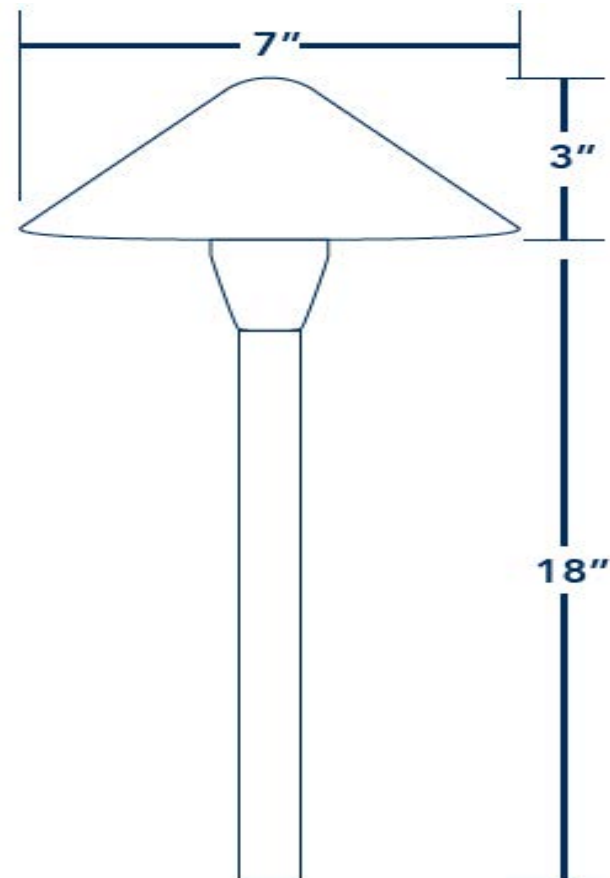

FEATURES & BENEFITS

Classic, clean design
Water resistant
Easy to install
Great for flat surfaces

BACKED BY TOTAL LIGHT LIFETIME WARRANTY