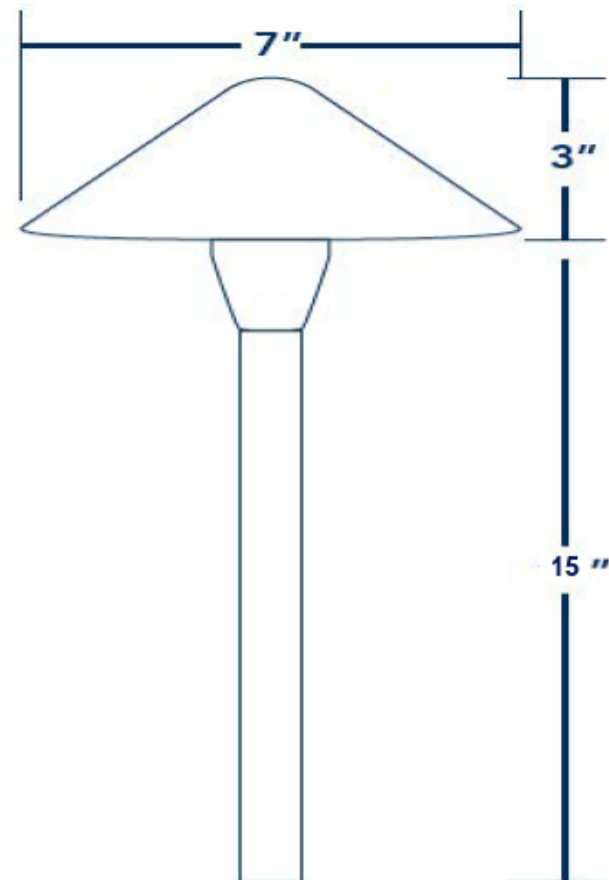

FEATURES & BENEFITS

Classic, clean design
Water resistant
Easy to install
Great for flat surfaces

BACKED BY TOTAL LIGHT LIFETIME WARRANTY