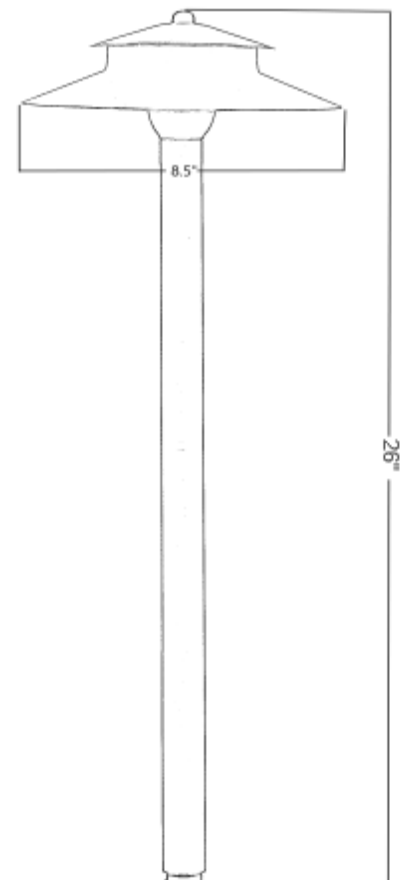

FEATURES & BENEFITS

Classic, clean design
Water resistant
Ceramic white underside for even light
Easy to install

BACKED BY TOTAL LIGHT LIFETIME WARRANTY