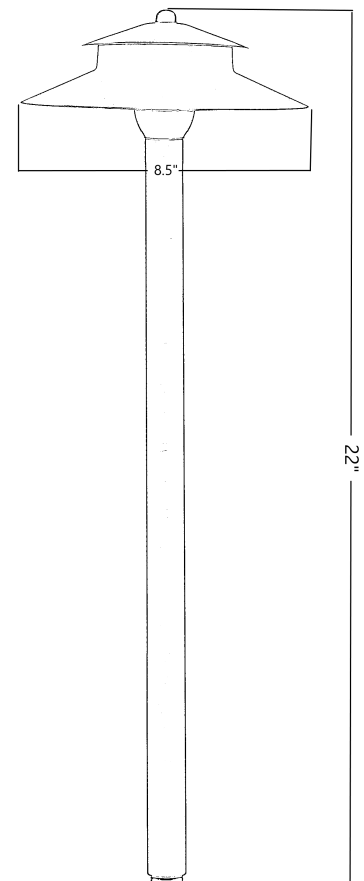

FEATURES & BENEFITS

Classic, clean design
Water resistant
Ceramic white underside for even light
Easy to install

BACKED BY TOTAL LIGHT LIFETIME WARRANTY