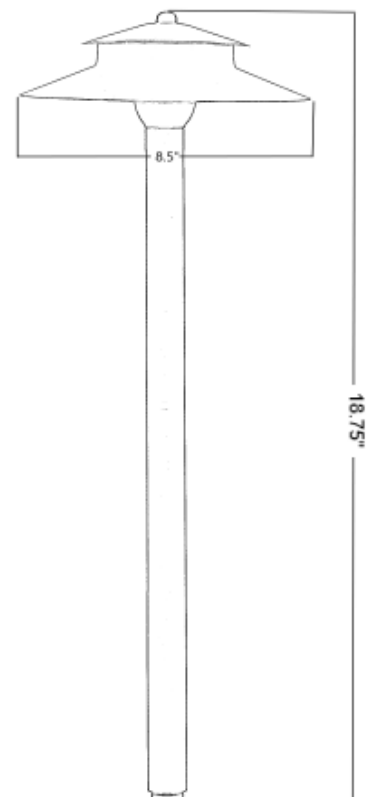

FEATURES & BENEFITS

Classic, clean design
Water resistant
Ceramic white underside for even light
Easy to install

BACKED BY TOTAL LIGHT LIFETIME WARRANTY