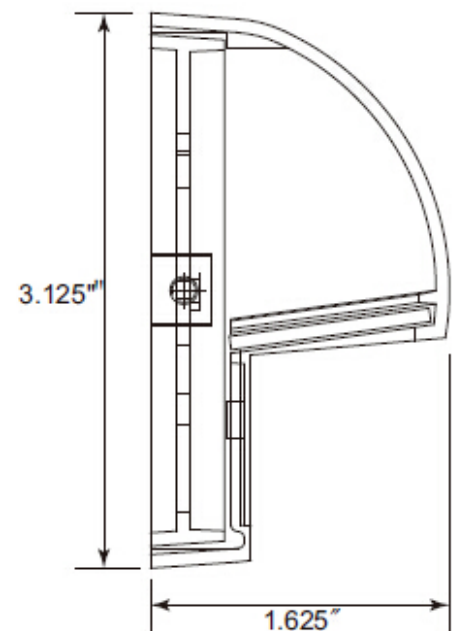

FEATURES & BENEFITS

Classic, clean design
Water resistant
Easy to install
Great for flat surfaces

BACKED BY TOTAL LIGHT LIFETIME WARRANTY