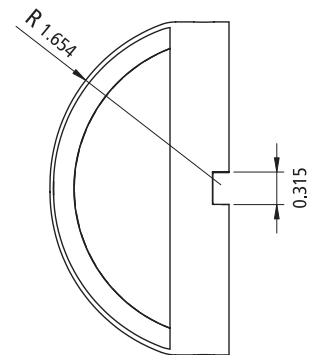

FEATURES & BENEFITS

Classic, clean design
Water resistant
Easy to install
Great for flat surfaces

BACKED BY TOTAL LIGHT LIFETIME WARRANTY