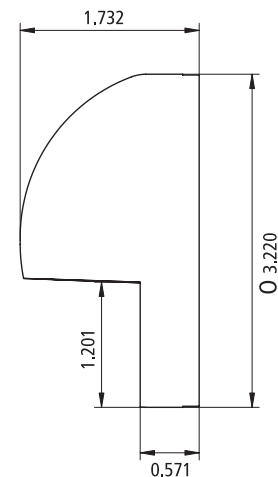

FEATURES & BENEFITS

Classic, clean design
Water resistant
Easy to install
Great for flat surfaces

BACKED BY TOTAL LIGHT LIFETIME WARRANTY