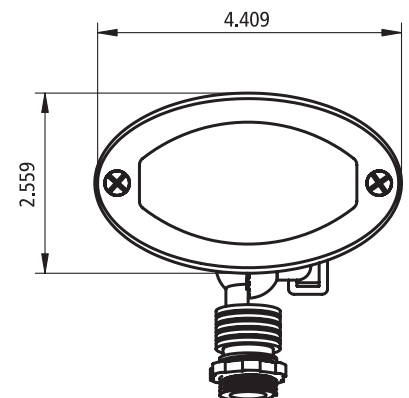

BACKED BY TOTAL LIGHT LIFETIME WARRANTY