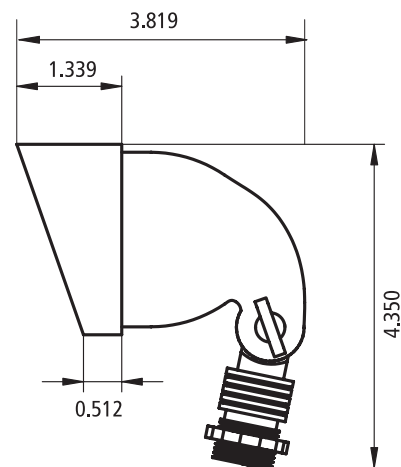

BACKED BY TOTAL LIGHT LIFETIME WARRANTY