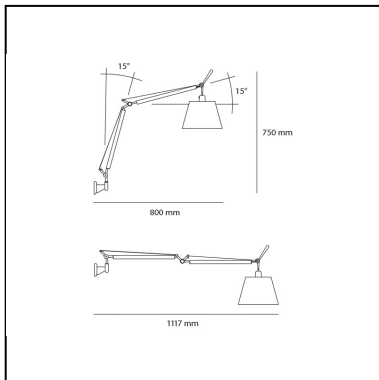

Tolomeo basculante parete - Body Lamp with Satin Diffuser 180

Michele De Lucchi
Giancarlo Fassina

LUMINAIRE

- Watt: **100W**
- Voltage: **220V-240V**
- Delivered lumens output: **1392lm**
- CCT: **2900K**
- Efficiency: **77%**
- Efficacy: **13.92lm/W**

DIMENSIONS

- Length: **cm 80**
- Height: **cm 75**
- Max Extension Length: **cm 112**

NOT INCLUDED SOURCES

- Category: **HALO**
- Number: **1**
- Lbs: **Qt32**
- Watt: **46W**
- Socket: **E27**
- Color Rendering: **1a**
- Duration (h): **2000h**