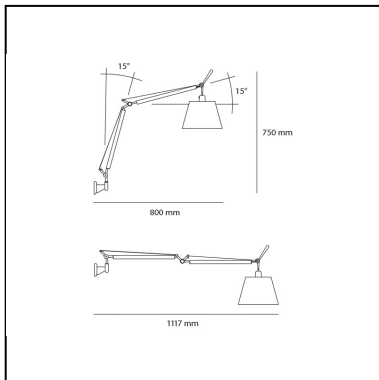

Tolomeo basculante parete - Body Lamp with Parchment Diffuser 180

Michele De Lucchi
Giancarlo Fassina

IP20    

LUMINAIRE

- Watt: **100W**
- Voltage: **220V-240V**
- Delivered lumens output: **1392lm**
- CCT: **2900K**
- Efficiency: **77%**
- Efficacy: **13.92lm/W**
- CRI: **100**

DIMENSIONS

- Length: **cm 80**
- Height: **cm 75**
- Max Extension Length: **cm 112**

NOT INCLUDED SOURCES

- Category: **HALO**
- Number: **1**
- Lbs: **Qt32**
- Watt: **46W**
- Socket: **E27**
- Color Rendering: **1a**
- Duration (h): **2000h**