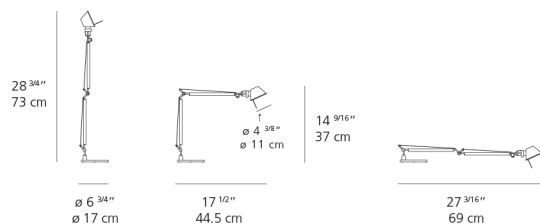

Lamp type	LED-T
Lamp	max 60W E12/G16.5
Lamp Included	No
Control type	On/Off (On Cord)
Input Voltage	120V
Power consumption	68W
Ballast	N/A

Colors & Finishes

- Blue RAL 5017 (Head)
- Black (Body & Base)

Materials

Features & Accessories

- Fully adjustable, articulated arm structure
- Tilttable and 360 degrees rotatable diffuser

Dimensions

Packaging

1 Box

1 x 21-3/8" x 8-3/8" x 8-3/8" / 5.95 lbs - 54 cm x 21 cm x 21 cm / 2.7 kg

Light distribution

Direct

Luminaire weight

4.19 lbs / 1.9 kg

Warranty

5 year limited warranty