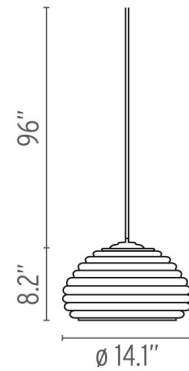

FLOS

Splügen Brau - Specification Sheet

by Achille and Pier Giacomo Castiglioni, 1961

Mounting	Ceiling Pendant
Lamp (Bulb) Description	1 x 100W A-21 Medium Silvered Bulb Incandescent (Included)
Canopy Dimension	Diameter 5.2" - 2.5"
Environment	Indoor - Dry Location
Dimming	Phase-cut Dimming / Triac Type
Finish	Aluminum
Technical and Product Description	SPLUGEN BRAU pendant lamp providing direct lighting. Polished and protected with transparent paint, spun aluminum reflector. Steel ceiling fitting, vacuum-formed ABS rose with gloss white finish.

Electrical

Voltage	120
Switching	NA
IP Rating	IP20

Physical

Cord Length (inches)	96" - White (Cord length can be shortened during installation)
Construction Material	Aluminum
Weight	3.3 lbs

FU640000 Aluminum

Dimensional Image

Certifications

Lamping (Bulb)

100W A-21 Medium Silvered Bulb Incandescent