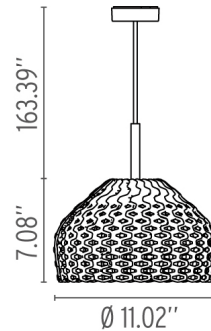

FLOS

Tatou S1 (E26 FL/HL), Black - Specification Sheet by Patricia Urquiola, 2012

Mounting	Ceiling Pendant
Lamp (Bulb) Description	1 x 75W E26 T10 Halogen (Not Included)
Canopy Dimension	Diameter 4.4" - 0.75" high
Environment	Indoor - Dry Location
Dimming	Phase-cut Dimming / Triac Type
Finish	Black

Electrical

Voltage	120
IP Rating	IP20

Physical

Cord Length (inches)	163" - Clear
Construction Material	Polycarbonate, Steel
Weight	2.64 lbs

● FU776230 Black

Dimensional Image

Certifications

Lamping (Bulb)