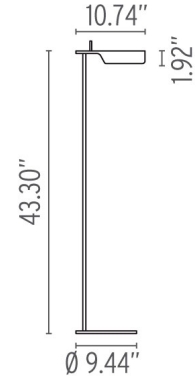

Dimensional Image