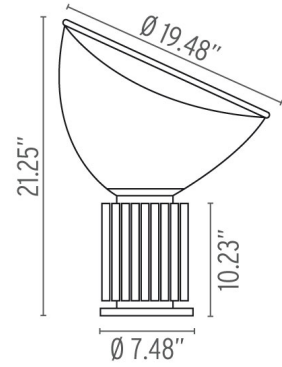

FLOS

Taccia - Specification Sheet

by Achille and Pier Giacomo Castiglioni, 1962

Mounting	Table Top
Lamp (Bulb) Description	1 COB LED 2700K CRI 93 - 28W DIMMER
Environment	Indoor - Dry Location
Finish	Black

Electrical

Voltage	100-240V
Switching	Dimmer switch that provide ON-OFF functions and 10-100% light adjustment with memory
IP Rating	IP20

Physical

Cord Length (inches)	88.61
Construction Material	Aluminium - Methacrylate
Weight	15.43 lbs

● F6607030 Black

Dimensional Image

Certifications