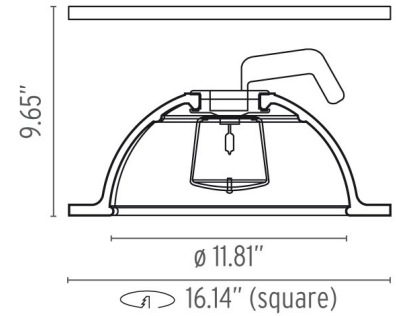

FLOS

Skygarden Recessed - Specification Sheet by Marcel Wanders, 2009

Mounting	Ceiling
Lamp (Bulb) Description	1 x 60W G9 Frosted Halogen (Included)
Environment	Indoor - Dry Location
Dimming	Phase-cut Dimming / Triac Type
Finish	White
Technical and Product Description	SKYGARDEN C recessed ceiling lamp providing diffused lighting. Hemispherical, cast plaster diffuser, painted white inside. Plaster diffuser support in die-cast aluminum alloy. Flashed and blown opal glass diffuser. Frieze in photo-etched and mechanically drawn aisi 304 steel. For non-IC installations only.

Electrical

Voltage	120
IP Rating	IP20

Physical

Construction Material	Plaster, Glass, Stainless steel
Weight	8.8 lbs

○ FU643309 White

Dimensional Image

Certifications

Lamping (Bulb)