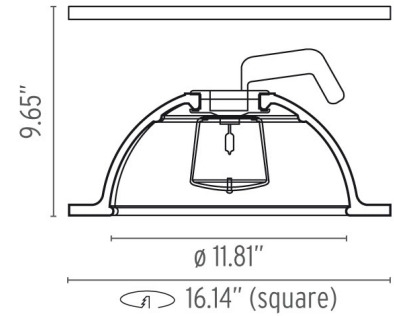

FLOS

Skygarden Recessed (12V Halogen) - Specification Sheet by Marcel Wanders, 2009

Mounting	Ceiling
Lamp (Bulb) Description	1 x 50W T4 GY6.35 Halogen (Included)
Environment	Indoor - Dry Location
Dimming	Phase-cut Dimming / Triac Type
Finish	White
Technical and Product Description	SKYGARDEN C recessed ceiling lamp providing diffused lighting. Hemispherical, cast plaster diffuser, painted white inside. Plaster diffuser support in die-cast aluminum alloy. Flashed and blown opal glass diffuser. Frieze in photo-etched and mechanically drawn aisi 304 steel. For non-IC installations only.

Electrical

Voltage	12
IP Rating	IP20

Physical

Construction Material	Plaster, Glass, Stainless steel
Weight	8.8 lbs

○ FU643009 White

Dimensional Image

Certifications

Lamping (Bulb)