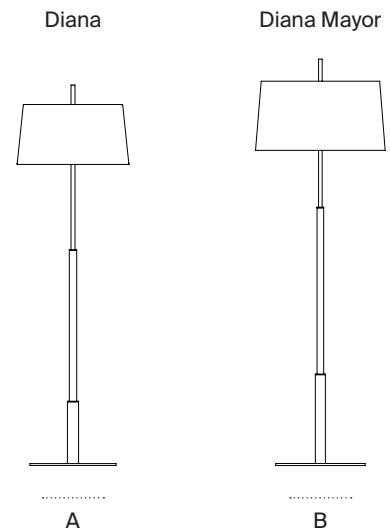

Diana

Federico Correa, Alfonso Milá, Miguel Milá. 1995
Floor lamps

The Diana lamp is slender, sturdy and well-defined. Inspired by the table models, these floor lamps, Diana and Diana Mayor, retain the grace and definition that characterises the whole family. The lamp is balanced by a wide metal base, completed with a slightly conical white linen shade. Two bulbs are arranged such as to provide lighting without creating shadows. The Diana effortlessly combines a classic air with a modern design, both at home and at the office.

In keeping with the calling of their designers, all floor and table versions of the Diana series have a timeless quality.

General description:

Metal structure with shiny gold or satin nickel finish.

(A) Diana: white linen lampshade with translucent white parchment upper diffuser or black linen lampshade with stone parchment upper diffuser.

(B) Diana mayor: white or black linen lampshade no upper diffuser.

*Upper diffuser for energy saving bulbs only (LED/compact fluorescent).

Electric cable length:

(A) Diana: 3 m / 117"

(B) Diana Mayor: 2,5 m / 97.5"

Approximate weight (unpacked):

(A) Diana 9,6 kg / 21.1 lb

(B) Diana Mayor: 12,5 kg / 27.5 lb

Technical information:

Includes dimmable light source (CE market):

2 x LED bulb: 12 W / 1.521 lm / 2700K / A++ (subject to updates in LED technology).