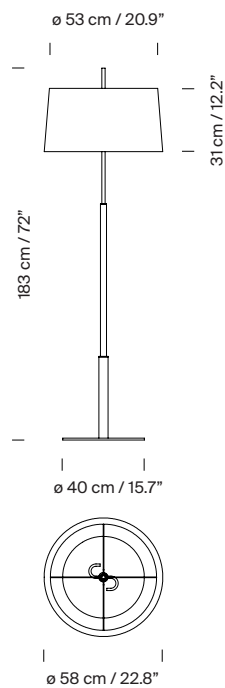

Model B: Diana Mayor

Collection:

Table lamps

Floor lamps

Tables