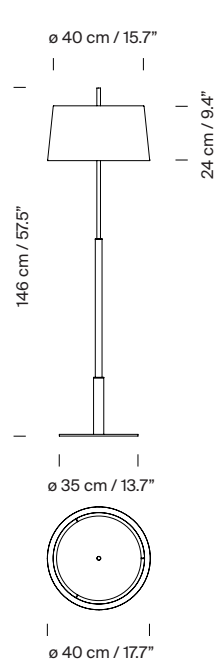

Diana

Federico Correa, Alfonso Milá, Miguel Milá. 1995
Floor lamps

Regulations:

CE
UNE-EN 60598
UNE-EN 55015
UNE-EN 60529

UL

Dry location only
UL-153
E-352592

Maintenance:

Clean with a smooth cloth. Do not use ammonia, solvents or abrasive cleaning products.

Others:

The lamp is delivered in different packages.
The assembly instructions are delivered with the product.

Model A: Diana