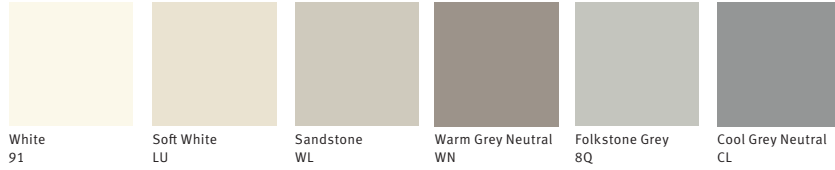

Renew Sit-to-Stand Tables

**Top**  
Formcoat

Patterned Laminate

Solid Laminate

Woodgrain Laminate

### Wood & Veneer

Clear on Ash  
ET

Natural Maple  
UL

Oak on Ash  
EU

Medium Matte Walnut  
EW

Aged Cherry  
ED

Light Brown Walnut  
2U

Walnut on Cherry  
UX

### Leg/Foot Finish

Metallic Champagne  
CN

Metallic Silver  
WS

Graphite Satin  
G2

Black Texture  
BK

White  
91

Sandstone  
WL

Warm Grey Neutral  
WN

Studio White  
98

Folkstone Grey  
8Q

White  
Polished Aluminum  
LFF

Warm Grey Neutral  
Polished Aluminum  
LFG

Studio White  
Polished Aluminum  
LKL

Metallic Silver  
Polished Aluminum  
LFJ

Graphite Satin  
Polished Aluminum  
LFH