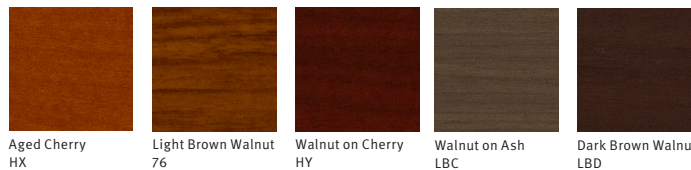

Renew Sit-to-Stand Tables

**Top**  
Formcoat

Patterned Laminate

Solid Laminate

Woodgrain Laminate

### Wood & Veneer

Clear on Ash  
ET

Natural Maple  
UL

Oak on Ash  
EU

Medium Matte Walnut  
EW

Aged Cherry  
ED

Light Brown Walnut  
2U

Walnut on Cherry  
UX

### Leg/Foot Finish

Metallic Champagne  
CN

Metallic Silver  
WS

Graphite Satin  
G2

Black Texture  
BK

White  
91

Sandstone  
WL

Warm Grey Neutral  
WN

Black Texture  
Polished Aluminum  
LFL