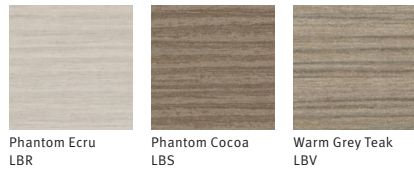

Renew Sit-to-Stand Tables

**Top**  
Formcoat

Patterned Laminate

Solid Laminate

Woodgrain Laminate

### Wood & Veneer

Clear on Ash  
ET

Natural Maple  
UL

Oak on Ash  
EU

Medium Matte Walnut  
EW

Aged Cherry  
ED

Light Brown Walnut  
2U

Walnut on Cherry  
UX

### Leg/Foot Finish

Metallic Champagne  
CN

Metallic Silver  
WS

Graphite Satin  
G2

Black Texture  
BK

White  
91

Sandstone  
WL

Warm Grey Neutral  
WN

Studio White  
98

Folkstone Grey  
8Q

White  
Polished Aluminum  
LFF

Warm Grey Neutral  
Polished Aluminum  
LFG

Studio White  
Polished Aluminum  
LKL

Metallic Silver  
Polished Aluminum  
LFJ

Graphite Satin  
Polished Aluminum  
LFH