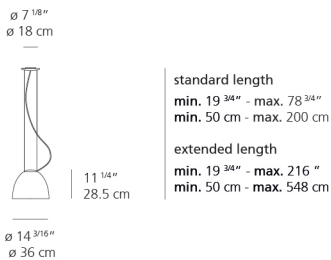

Delivered lumens	918lm
Light output ratio	34.13lm/W
Power consumption	26.9W
Led type	23W C.O.B.*
CCT (Correlated Color Temperature)	3000K
CRI (Color Rendering Index)	>93
Life expectancy	50000Hrs
Control type	Dimmable 2-Wire**
Input Voltage	120-277V
Driver	HATCH - 1 x XTC32-0700P-UNV-I

**Reverse or forward phase (120v only)

Colors & Finishes

Anthracite grey

Materials

- Body of lamp in aluminum
- Upper cap in borosilicate sanded glass

Features & Accessories

Dimensions

Packaging

1 Box

1 x 19-13/16" x 19-13/16" x 19-13/16" / 9.37 lbs - 50 cm x 50 cm x 50 cm / 4.25 kg

Light distribution

Direct/Indirect

Luminaire weight

4.96 lbs / 2.25 kg

Red = Max Cd. Through Vertical plane

Blue = Max Cd. Through Horizontal plane