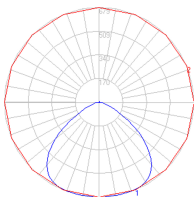

1 Box

1 x 19-13/16" x 19-13/16" x 19-13/16" / 9.37 lbs - 50 cm x 50 cm x 50 cm / 4.25 kg

Light distribution

Direct/Indirect

Luminaire weight

4.96 lbs / 2.25 kg

Red = Max Cd. Through Vertical plane

Blue = Max Cd. Through Horizontal plane