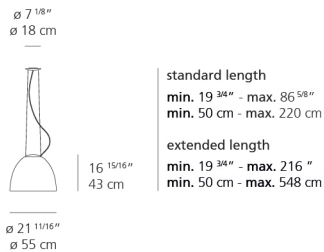

Nur gloss suspension 150W E26/A19 gloss black

SPECIFICATIONS

A242118

Design By

Ernesto Gismondi

Collection

Design

Specifications

Lamp type	LED-T
Lamp	max 150W E26/A19
Lamp Included	No
Control type	Dimmable 2-Wire
Input Voltage	120V
Power consumption	N/A
Ballast	N/A

Colors & Finishes

Gloss Black

Materials

- Body of lamp in aluminum
- Bottom diffuser in thermoplastic material
- Upper cap in borosilicate sanded glass

Features & Accessories

Dimensions

Packaging

1 Box

1 x 26" x 26" x -1/2" / 19.84 lbs - 66 cm x 66 cm x 62 cm / 9 kg

Light distribution

Direct/Indirect

Luminaire weight

8.6 lbs / 3.9 kg

Red = Max Cd. Through Vertical plane

Blue = Max Cd. Through Horizontal plane

Warranty

5 year Limited warranty