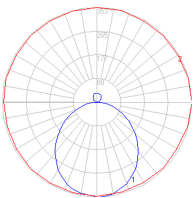

Features & Accessories

Dimensions

Packaging

1 Box

1 x 26" x 26" x -1/2" / 19.84 lbs - 66 cm x 66 cm x 62 cm / 9 kg

Light distribution

Direct/Indirect

Luminaire weight

8.6 lbs / 3.9 kg

Red = Max Cd. Through Vertical plane

Blue = Max Cd. Through Horizontal plane

Warranty

5 year Limited warranty