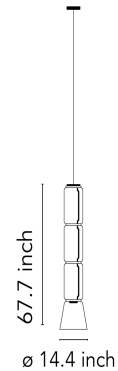

## Noctambule S3 Low Cylinder and Cone - Specification Sheet by Konstantin Grcic, 2019

|                                   |  |
|-----------------------------------|--|
| Mounting                          | Suspension   |
| Lamp (Bulb) Description           | 54W 1545lm -2700K - CRI 90   |
| Canopy Dimension                  | Diameter 7.3" - 1.8" High  |
| Environment                       | Indoor - Dry Location  |
| Dimming                           | Active 0-10V/DALI/Push Button  |
| Technical and Product Description | Noctambule, created by renowned designer Konstantin Grcic for FLOS, is an innovative lighting system that comes in an array of artful designs. A transparent hand-blown glass cylinder, surrounded on both top and bottom by discrete LED technology, is the foundation of this product. The fixtures built from these units form columns of light at varying heights that illuminate at the intersection between each module. |

Configurable as a hanging or standing lamp, Noctambule features additional components that allow for numerous options. The cylindrical body is available at a low and high height, and a dome- or cone-shaped head can be selected if a more direct light source is desired. Dimming capabilities can be configured in the power supply unit within the ceiling rose, or as a pedal-operated panel on the power cord.

### Dimensional Image

### Physical

|                       |                                  |
|-----------------------|----------------------------------|
| Cord Length (inches)  | 157,48"                          |
| Construction Material | Die-cast aluminum, Blown crystal |
| Weight                | 41.22 lbs                        |