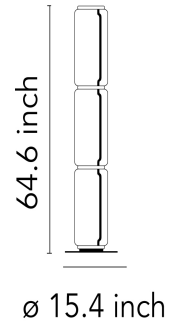

FLOS

Noctambule F3 High Cylinder Small Base - Specification Sheet by Konstantin Grcic, 2019

Mounting	Free Standing
Lamp (Bulb) Description	36W 1093lm -2700K - CRI 90
Environment	Indoor - Dry Location
Technical and Product Description	<p>Noctambule, created by renowned designer Konstantin Grcic for FLOS, is an innovative lighting system that comes in an array of artful designs. A transparent hand-blown glass cylinder, surrounded on both top and bottom by discrete LED technology, is the foundation of this product. The fixtures built from these units form columns of light at varying heights that illuminate at the intersection between each module.</p> <p>Configurable as a hanging or standing lamp, Noctambule features additional components that allow for numerous options. The cylindrical body is available at a low and high height, and a dome- or cone-shaped head can be selected if a more direct light source is desired. Dimming capabilities can be configured in the power supply unit within the ceiling rose, or as a pedal-operated panel on the power cord.</p>

 F0287000

Dimensional Image

Electrical

Voltage	100-240V
Switching	Foot Dimmer switch that provide ON-OFF functions and 10-100% light adjustment with memory
IP Rating	IP20

Physical

Cord Length (inches)	78.74"
Construction Material	Die-cast aluminum, Blown crystal
Weight	42.99 lbs