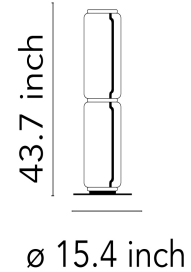

## Noctambule F2 High Cylinder Small Base - Specification Sheet by Konstantin Grcic, 2019

---

Mounting	Free Standing
Lamp (Bulb) Description	27W 795lm -2700K - CRI 90
Environment	Indoor - Dry Location
Technical and Product Description	<p>Noctambule, created by renowned designer Konstantin Grcic for FLOS, is an innovative lighting system that comes in an array of artful designs. A transparent hand-blown glass cylinder, surrounded on both top and bottom by discrete LED technology, is the foundation of this product. The fixtures built from these units form columns of light at varying heights that illuminate at the intersection between each module.</p> <p>Configurable as a hanging or standing lamp, Noctambule features additional components that allow for numerous options. The cylindrical body is available at a low and high height, and a dome- or cone-shaped head can be selected if a more direct light source is desired. Dimming capabilities can be configured in the power supply unit within the ceiling rose, or as a pedal-operated panel on the power cord.</p>

### Dimensional Image

---

### Physical

---

Cord Length (inches)	78.74"
Construction Material	Die-cast aluminum, Blown crystal
Weight	33.06 lbs

---