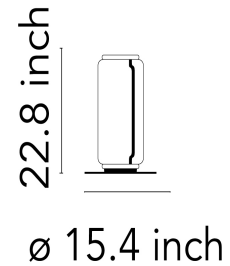

## Noctambule F1 High Cylinder Small Base - Specification Sheet by Konstantin Grcic, 2019

---

Mounting	Free Standing
Lamp (Bulb) Description	18W 497lm -2700K - CRI 90
Environment	Indoor - Dry Location
Technical and Product Description	<p>Noctambule, created by renowned designer Konstantin Grcic for FLOS, is an innovative lighting system that comes in an array of artful designs. A transparent hand-blown glass cylinder, surrounded on both top and bottom by discrete LED technology, is the foundation of this product. The fixtures built from these units form columns of light at varying heights that illuminate at the intersection between each module.</p> <p>Configurable as a hanging or standing lamp, Noctambule features additional components that allow for numerous options. The cylindrical body is available at a low and high height, and a dome- or cone-shaped head can be selected if a more direct light source is desired. Dimming capabilities can be configured in the power supply unit within the ceiling rose, or as a pedal-operated panel on the power cord.</p>

### Dimensional Image

### Physical

---

Cord Length (inches)	78.74"
Construction Material	Die-cast aluminum, Blown crystal
Weight	23.14 lbs