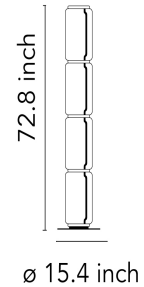

## Noctambule F4 Low Cylinder Small Base - Specification Sheet by Konstantin Grcic, 2019

---

Mounting	Free Standing
Lamp (Bulb) Description	45W 1343lm -2700K - CRI 90
Environment	Indoor - Dry Location
Technical and Product Description	<p>Noctambule, created by renowned designer Konstantin Grcic for FLOS, is an innovative lighting system that comes in an array of artful designs. A transparent hand-blown glass cylinder, surrounded on both top and bottom by discrete LED technology, is the foundation of this product. The fixtures built from these units form columns of light at varying heights that illuminate at the intersection between each module.</p> <p>Configurable as a hanging or standing lamp, Noctambule features additional components that allow for numerous options. The cylindrical body is available at a low and high height, and a dome- or cone-shaped head can be selected if a more direct light source is desired. Dimming capabilities can be configured in the power supply unit within the ceiling rose, or as a pedal-operated panel on the power cord.</p>

### Dimensional Image

### Physical

---

Cord Length (inches)	78.74"
Construction Material	Die-cast aluminum, Blown crystal
Weight	48.5 lbs