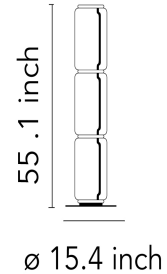

FLOS

Noctambule F3 Low Cylinder Small Base Small Base - Specification Sheet by Konstantin Grcic, 2019

Mounting	Free Standing
Lamp (Bulb) Description	36W 1057lm -2700K - CRI 90
Environment	Indoor - Dry Location
Technical and Product Description	<p>Noctambule, created by renowned designer Konstantin Grcic for FLOS, is an innovative lighting system that comes in an array of artful designs. A transparent hand-blown glass cylinder, surrounded on both top and bottom by discrete LED technology, is the foundation of this product. The fixtures built from these units form columns of light at varying heights that illuminate at the intersection between each module.</p> <p>Configurable as a hanging or standing lamp, Noctambule features additional components that allow for numerous options. The cylindrical body is available at a low and high height, and a dome- or cone-shaped head can be selected if a more direct light source is desired. Dimming capabilities can be configured in the power supply unit within the ceiling rose, or as a pedal-operated panel on the power cord.</p>

 F0290000

Dimensional Image

Electrical

Voltage	100-240V
Switching	Foot Dimmer switch that provide ON-OFF functions and 10-100% light adjustment with memory
IP Rating	IP20

Physical

Cord Length (inches)	78.74"
Construction Material	Die-cast aluminum, Blown crystal
Weight	39.68 lbs